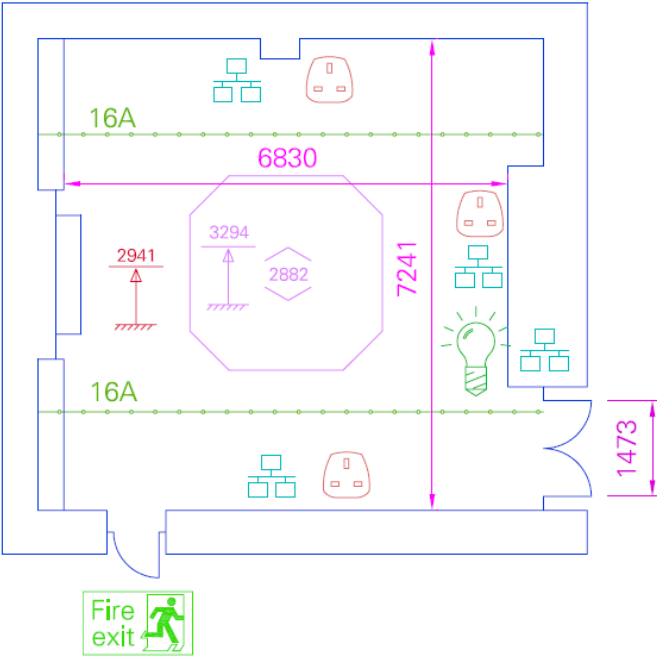

library

Legend

-  Height (mm)
-  Locally restricted height (mm)
-  Load point with SWL in Kg
-  63 A 3 Ph Power point
-  Power track
-  RJ45 patch connection
-  Lighting controller
-  XLR patch connection
-  13A socket
-  Moveable partition wall
-  Load track

All dimensions are in mm unless otherwise stated.

1" = 25.4mm