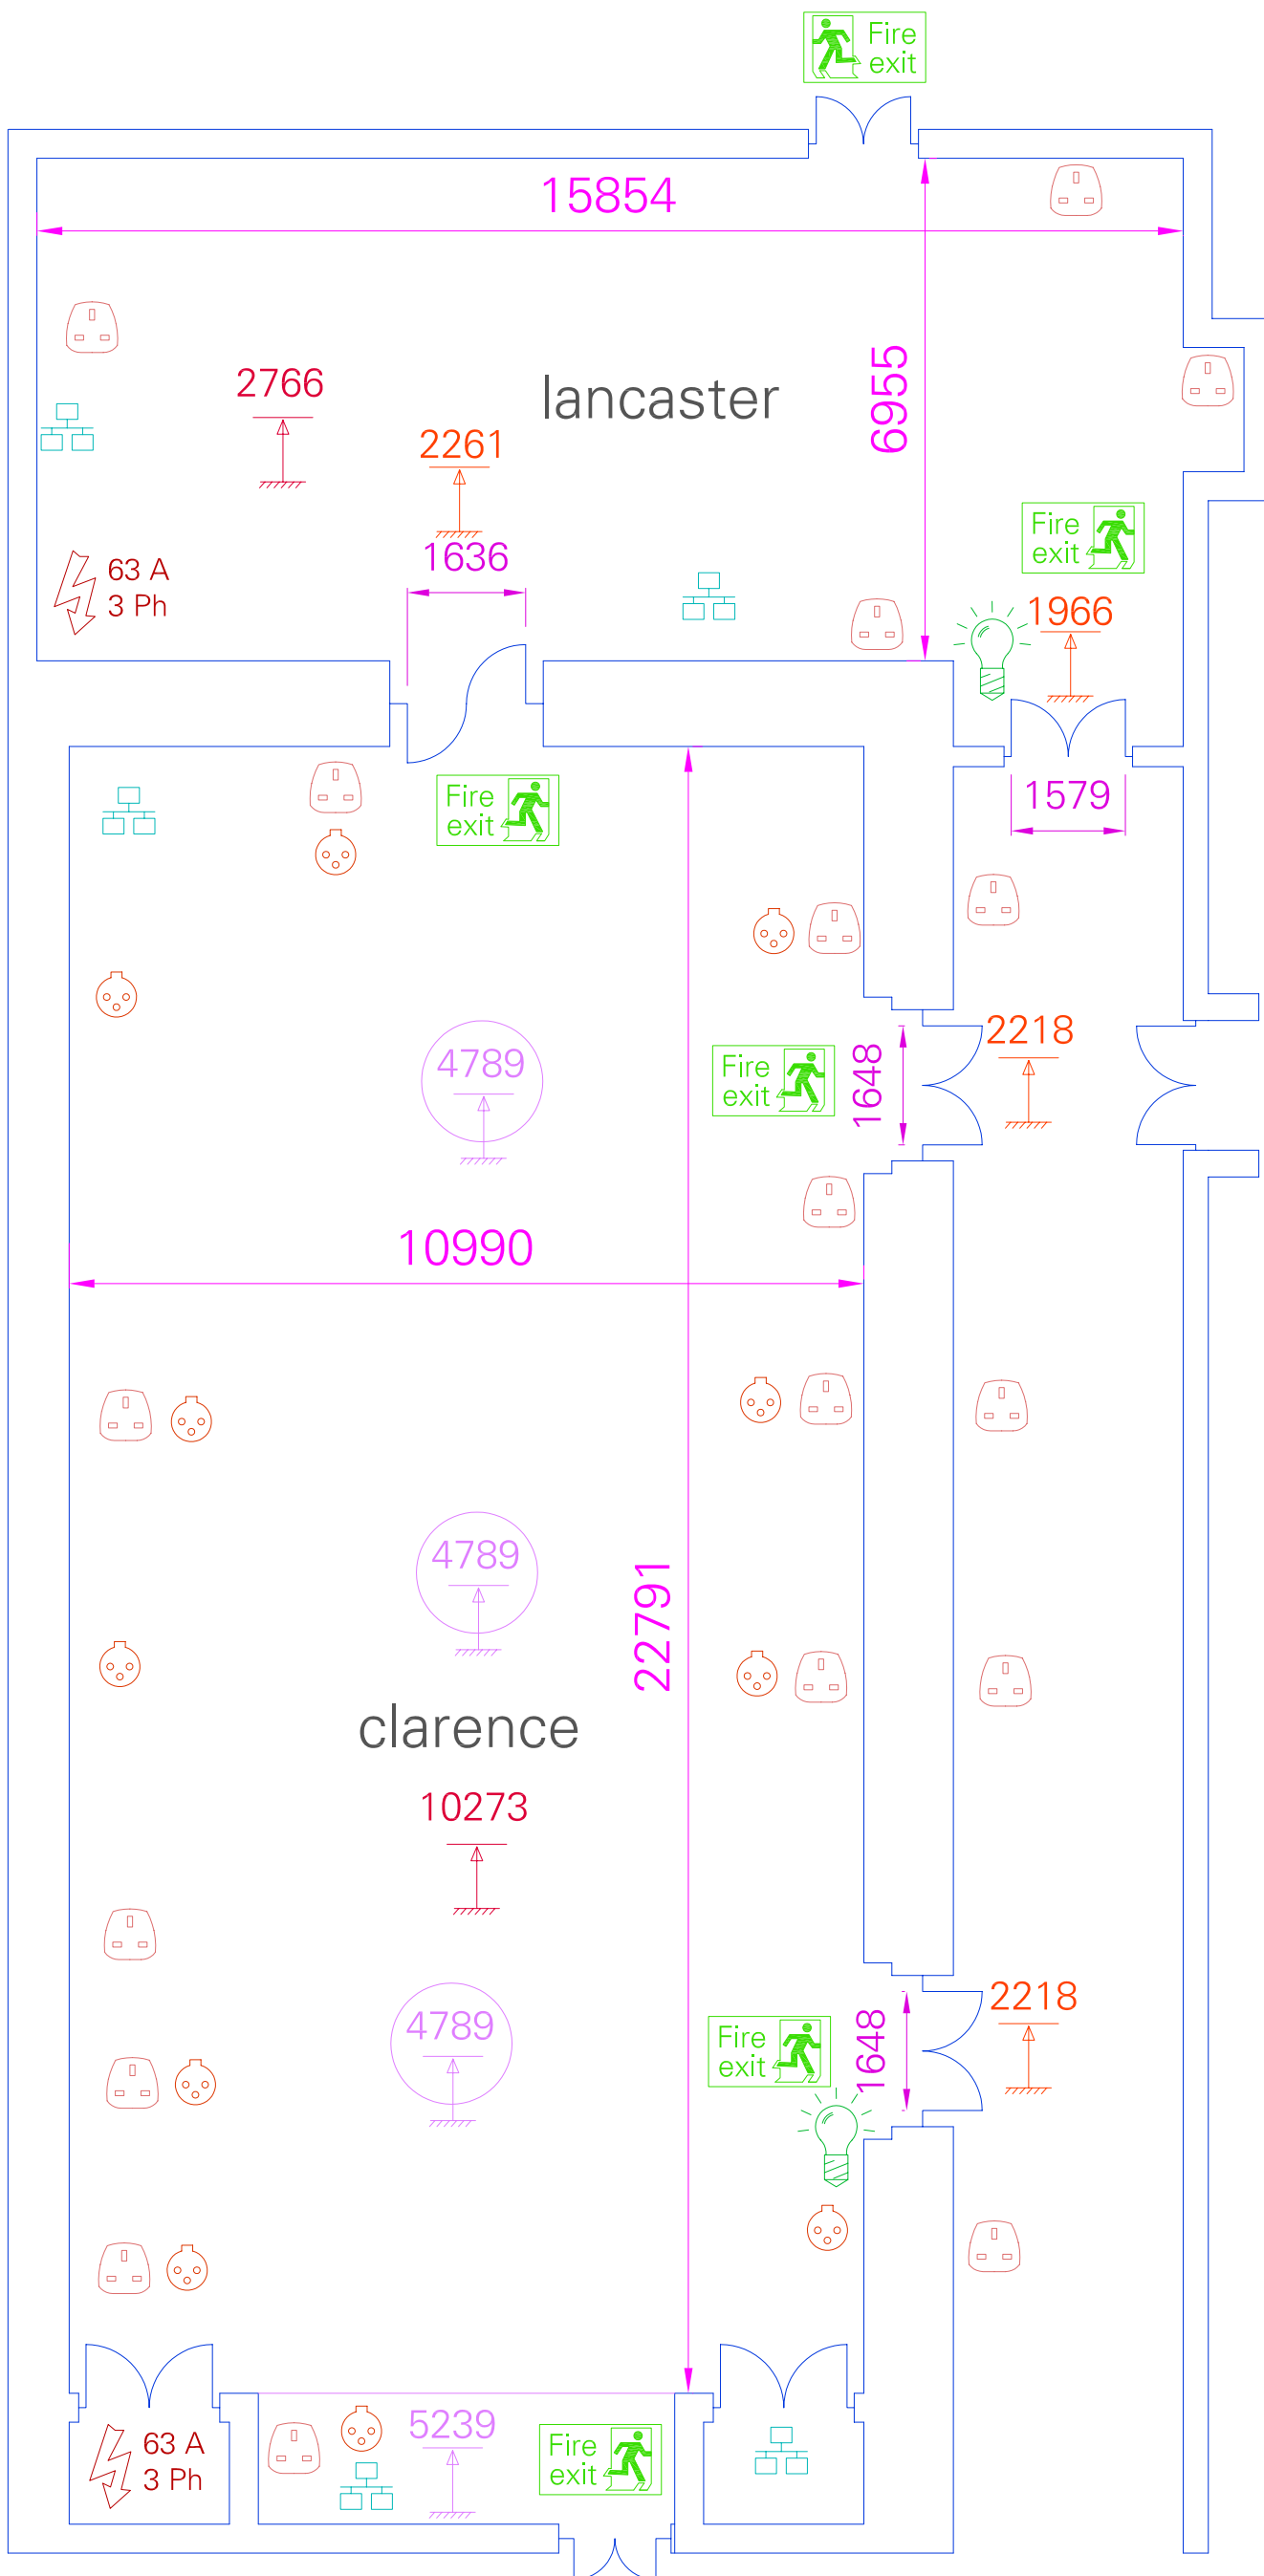

Legend

Height (mm)

Locally restricted height (mm)

Load point with SWL in Kg

63 A 3 Ph Power point

Power track

RJ45 patch connection

Lighting controller

XLR patch connection

13A socket

Moveable partition wall

Load track

All dimensions are in mm unless otherwise stated.

1" = 25.4mm

Scale

© Infacom Ltd

Rev	Date	Description

Infacom Ltd, NEC, Denton Island, Newhaven, East Sussex BN9 9BA
T: 01273 579930 F: 01273 615274 E: info@infacom.co.uk

Sheet 1/1
Edition 1
Scale 1:100 @ A3
Designed by Infacom Ltd
Date 10 Aug 2008

Client Hilton Brighton Metropole

Clarence & Lancaster Suites