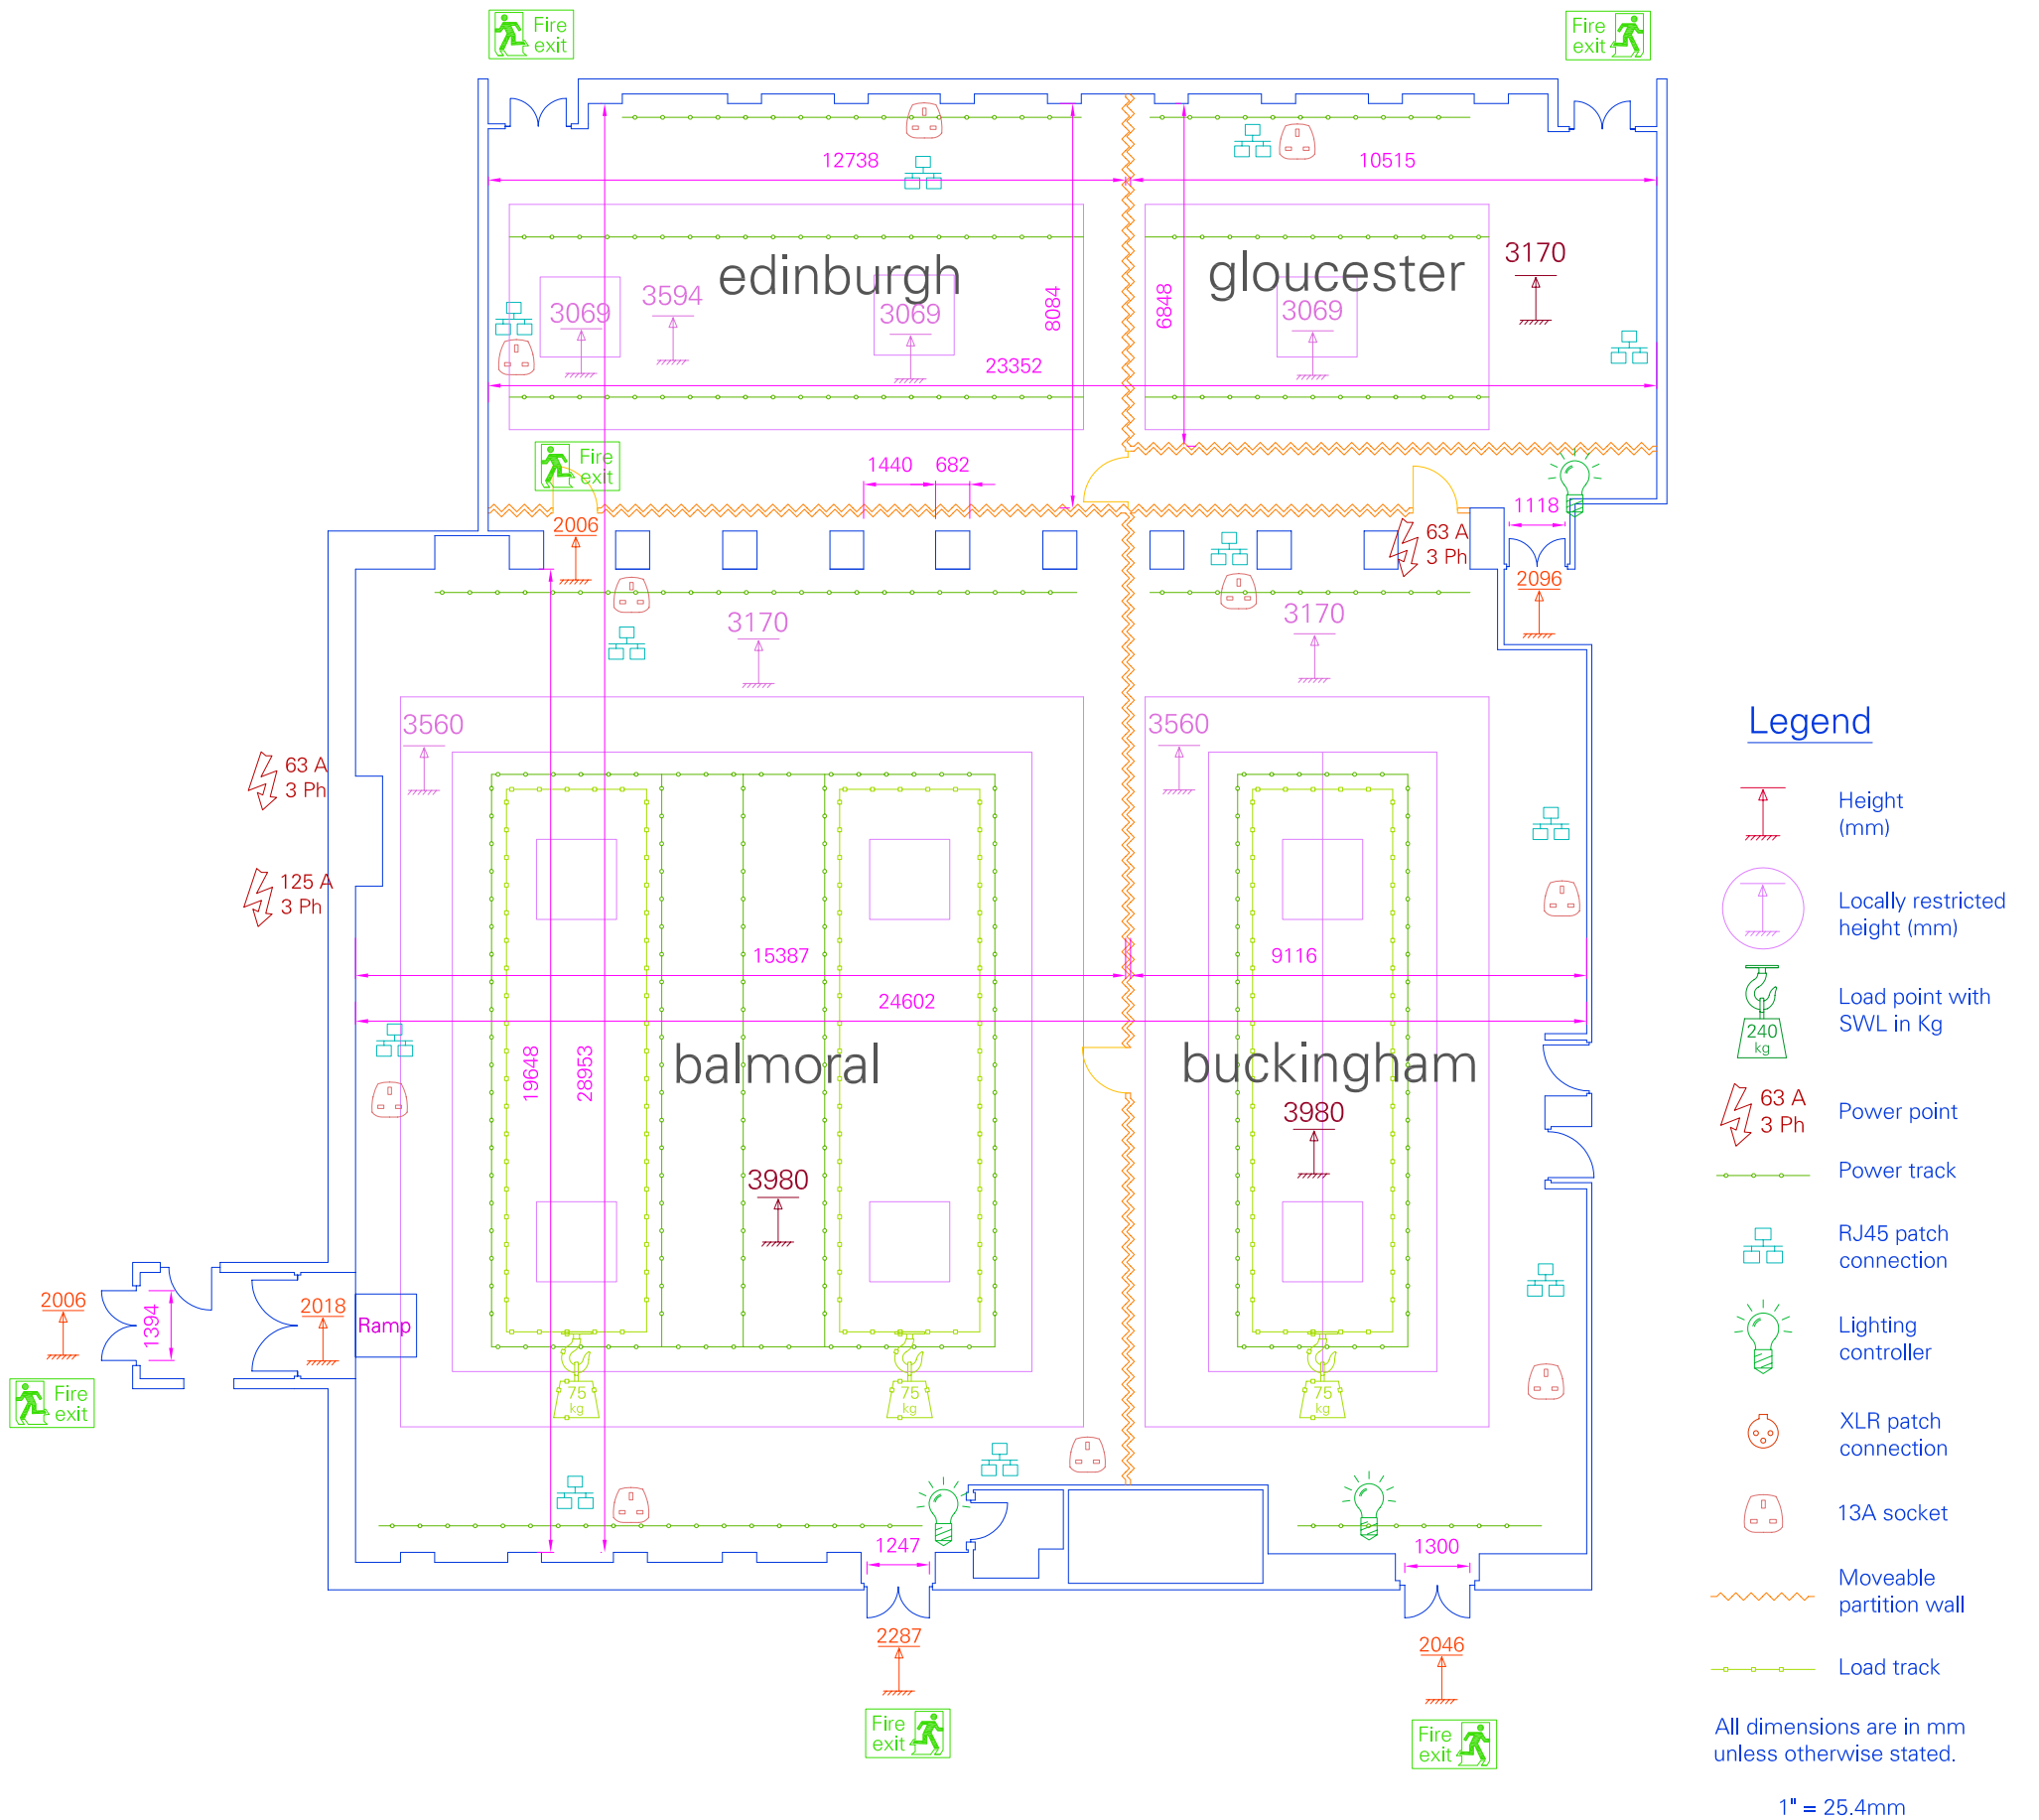

regency suites

Rev Date Description

infacom

Infacom Ltd, NEC, Denton Island, Newhaven, East Sussex BN9 9BA
T: 01273 579930 F: 01273 615274 E: info@infacom.co.uk

Sheet 1/1
Edition 1
Scale 1:150 @ A3
Designed by Infacom Ltd
Date 10 Aug 2008

Client Hilton Brighton Metropole

Regency Suite dimensions

© Infacom Ltd